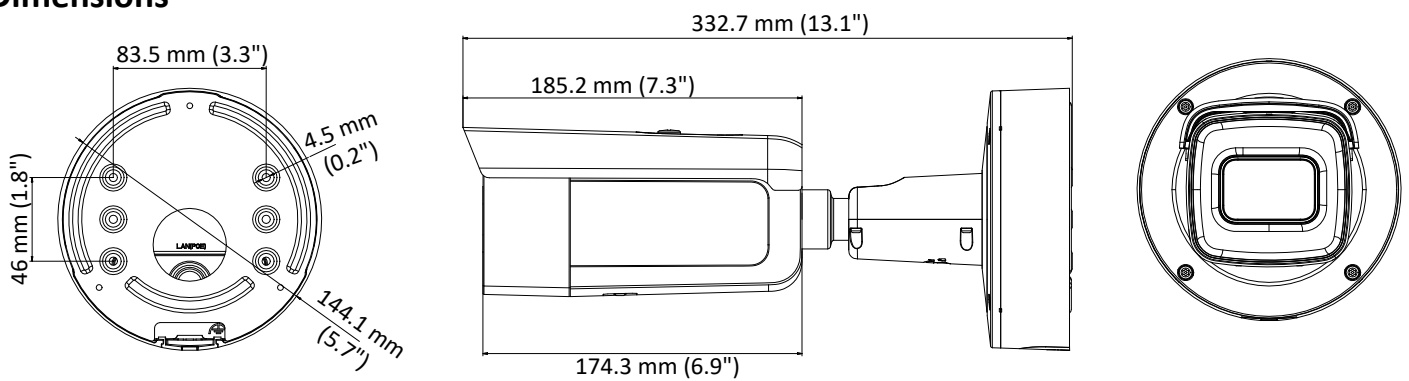

Current	PoE (802.3at, 42.5V to 57V), 0.5A to 0.3A, max. 18W
Protection Level	IP66, IK10
Material	Metal
Dimensions	Φ144.1 × 332.7 mm (Φ5.7" × 13.1")
Weight	Camera: 1893 g (4.2 lb.)

Available Model:

DS-2CD2683G0-IZS(2.8 to 12 mm)

Dimensions

Accessories

Vertical Pole Mount

Corner Mount

Vertical Pole Mount